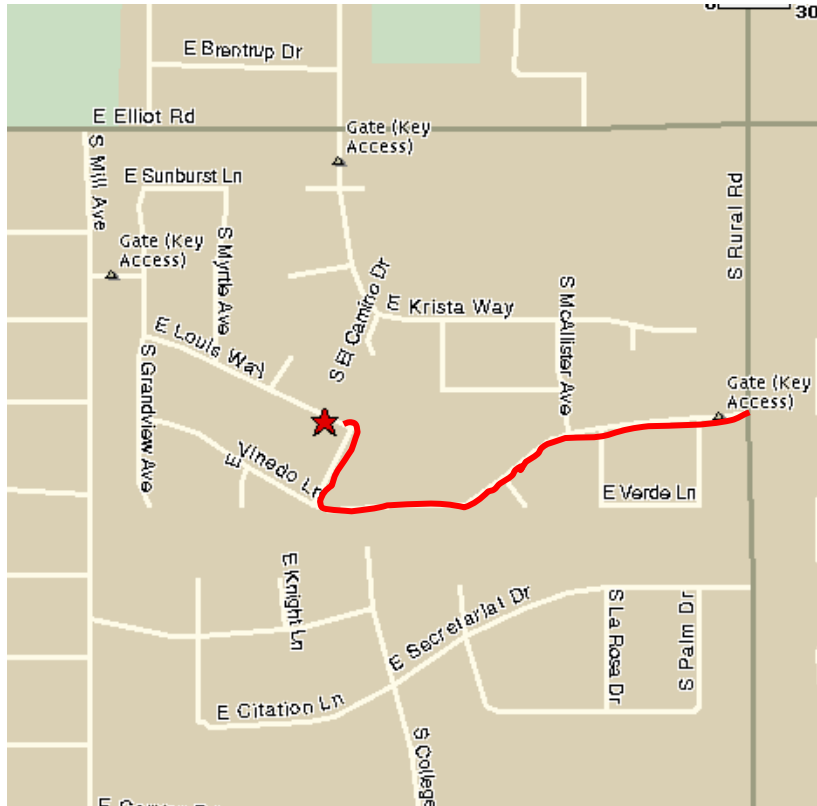

DIRECTIONS TO MIKE THORPE'S HOUSE
[256 East Louis Way, Tempe]
FROM SKY HARBOR INTERNATIONAL AIRPORT

Sky Harbor Airport to Mike Thorpe's house:

- Get on I-10 heading east (toward Tucson) – I-10 is marked on any map of Phoenix
- Take the Elliot Road exit and turn left
- Continue on Elliot to Rural Road, turn right
- You will see a gated housing development (Coventry) on your right about a ¼ mile after you turn onto Rural Road
- Turn into the development on Vinedo Lane and call Mike at home (480.491.2549) or on his cell phone (602.463.1042). When you get to the gate, enter the code: #7174 or Mike can open the gate remotely for you. Otherwise, just tailgate behind someone.
- Pass through the gate and turn onto the second street on your right
- The street will curve into Louis Way and Mike's house is #256

Mike's house to Phoenix Sky Harbor Airport

- Exit the housing development the way you came in and turn left onto Rural Road
- Turn left onto Elliot and continue to the I-10 freeway
- Enter right onto the I-10 West freeway
- Exit onto Highway 143
- Take the Sky Harbor exit off the 143 and follow signs to appropriate terminal